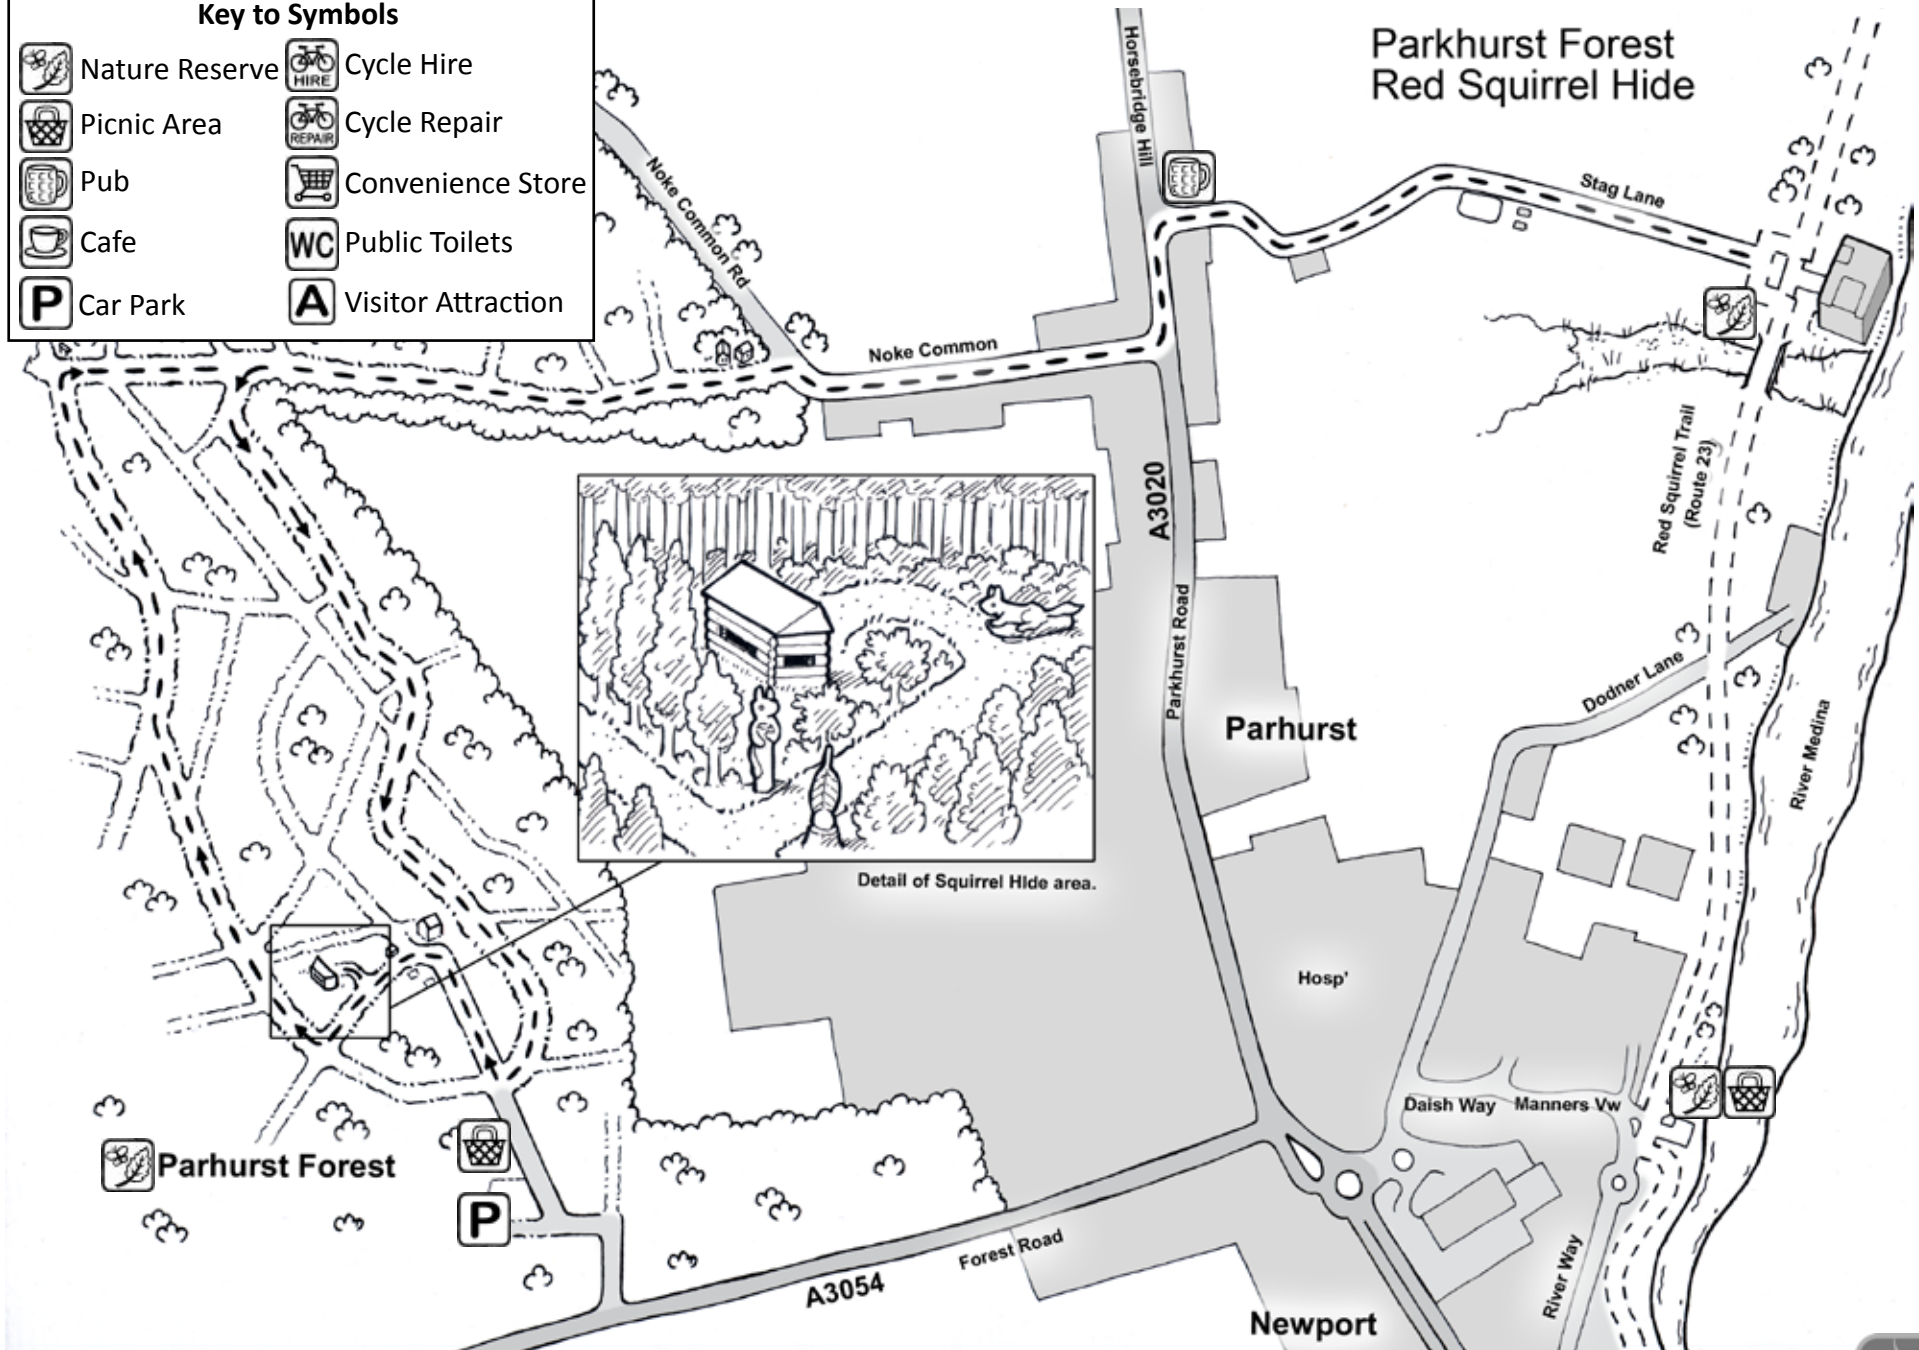

Key to Symbols			
	Nature Reserve		Cycle Hire
	Picnic Area		Cycle Repair
	Pub		Convenience Store
	Cafe		Public Toilets
	Car Park		Visitor Attraction

This map is one of a series of printable maps for the Red Squirrel Trail and various other routes. All the maps can be downloaded from [www.redsquirreltrail.org.uk](http://www.redsquirreltrail.org.uk) where you can also find more information about the trail. © 2015 Gift to Nature v1015a