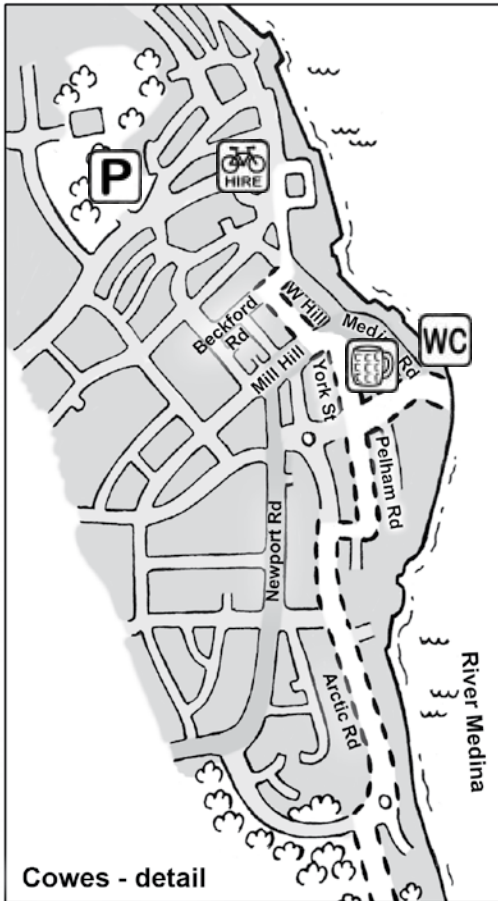

# 1. Cowes to Newport

Cowes - detail

Various, shops, cafes, pubs and public toilets can be found in Cowes and Newport Town Centres

Newport - detail

Key to Symbols	
	Nature Reserve
	Picnic Area
	Pub
	Cafe
	Cycle Hire
	Cycle Repair
	Convenience Store
	Car Park
	Public Toilets
	Visitor Attraction

This map is one of a series of printable maps for the Red Squirrel Trail and various other routes. All the maps can be downloaded from [www.redsquirreltrail.org.uk](http://www.redsquirreltrail.org.uk) where you can also find more information about the trail.