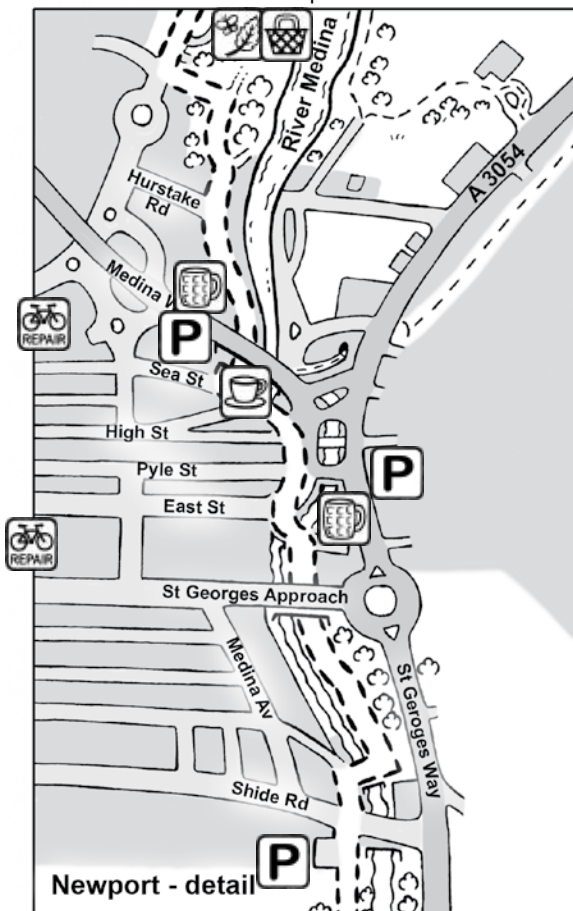

# 1. Cowes to Newport

Cowes - detail

Various, shops, cafes, pubs and public toilets can be found in Cowes and Newport Town Centres

Newport - detail

Key to Symbols	
	Nature Reserve
	Picnic Area
	Pub
	Cafe
	Cycle Hire
	Cycle Repair
	Convenience Store
	Car Park
	Public Toilets
	Visitor Attraction

This map is one of a series of printable maps for the Red Squirrel Trail and various other routes. All the maps can be downloaded from [www.redsquirreltrail.org.uk](http://www.redsquirreltrail.org.uk) where you can also find more information about the trail.