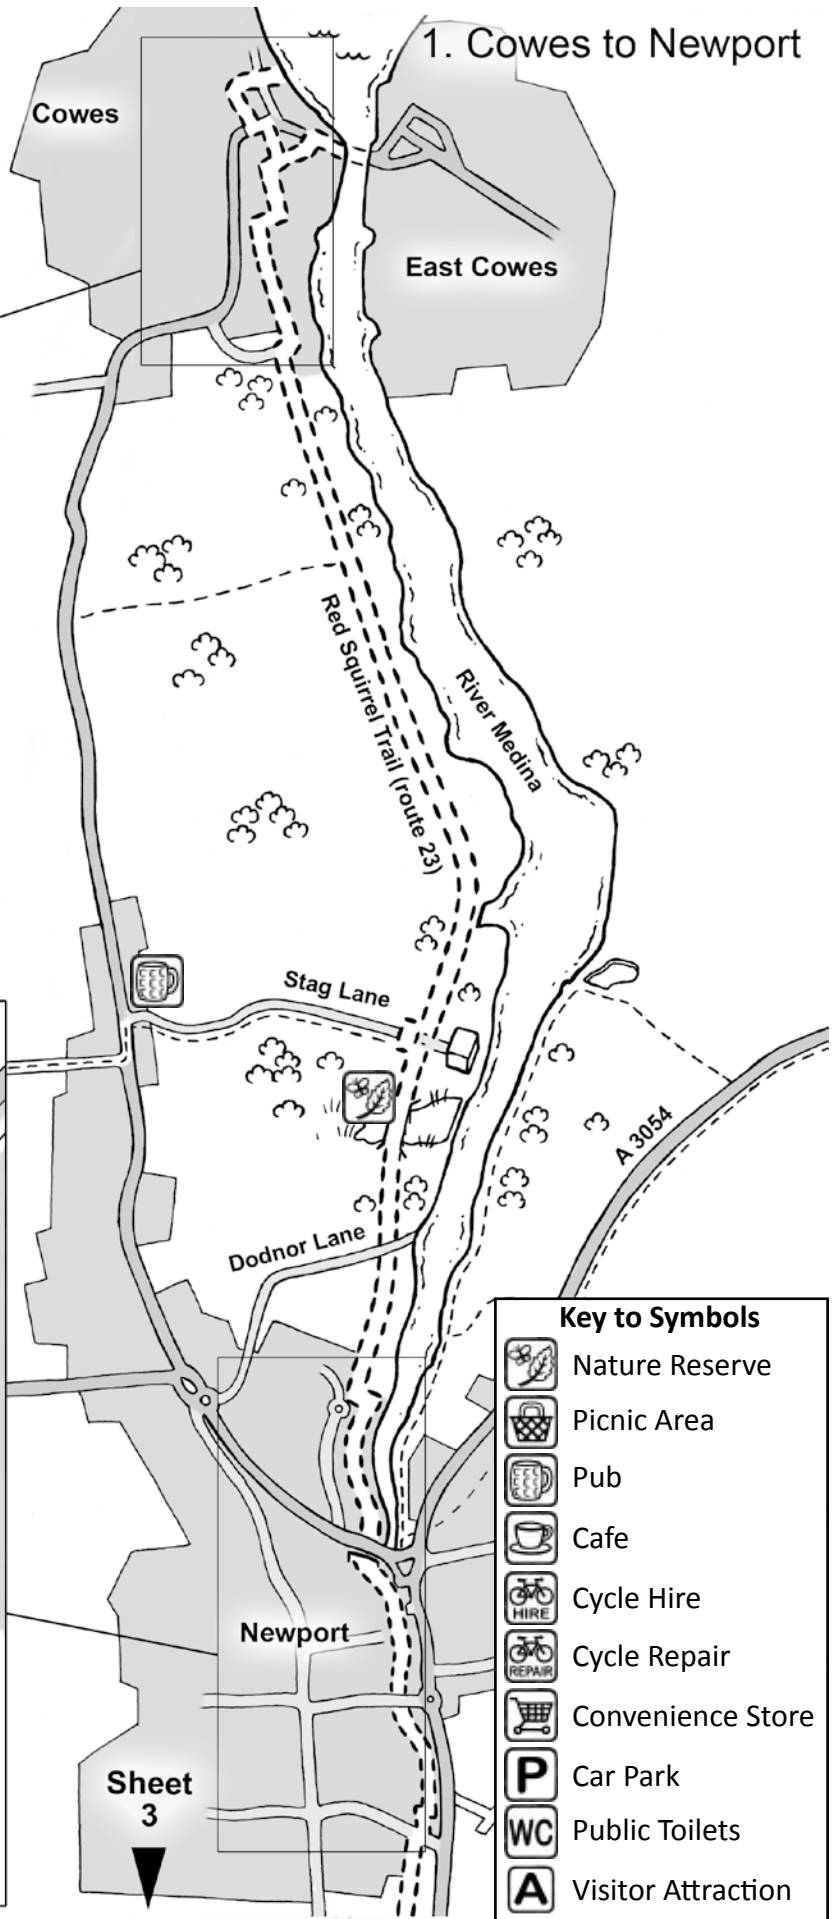

# 1. Cowes to Newport

Cowes - detail

Various, shops, cafes, pubs and public toilets can be found in Cowes and Newport Town Centres

Newport - detail

Key to Symbols	
	Nature Reserve
	Picnic Area
	Pub
	Cafe
	Cycle Hire
	Cycle Repair
	Convenience Store
	Car Park
	Public Toilets
	Visitor Attraction

This map is one of a series of printable maps for the Red Squirrel Trail and various other routes. All the maps can be downloaded from [www.redsquirreltrail.org.uk](http://www.redsquirreltrail.org.uk) where you can also find more information about the trail.