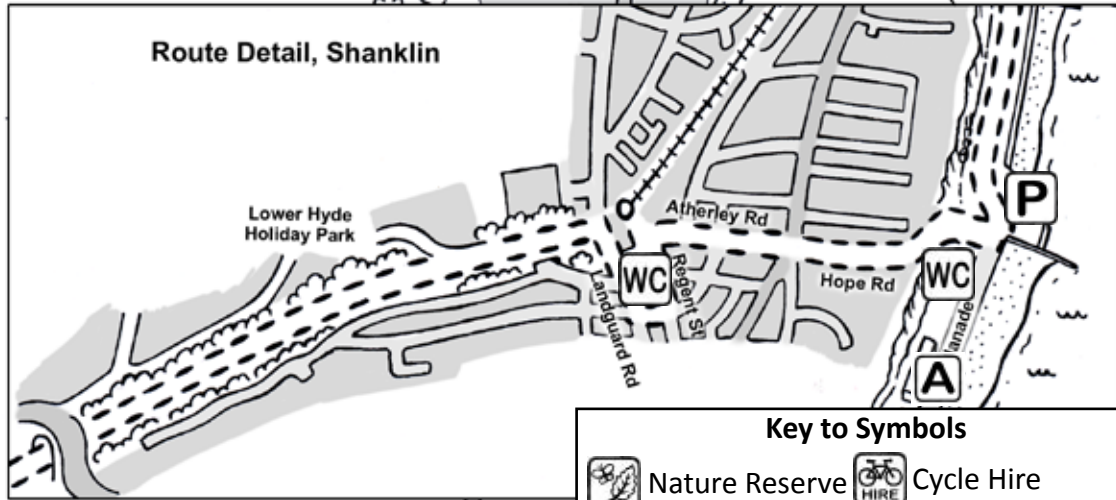

4. Sandown to Wroxall

Sheet 3

Route Detail, Sandown

Sandown

Lake

Various shops, cafes, pubs and public toilets can be found in Sandown and Shanklin town centres and along the seafront.

Sheet 5

Shanklin

Route Detail, Shanklin

Lower Hyde Holiday Park

Wroxall

Key to Symbols

	Nature Reserve		Cycle Hire
	Picnic Area		Cycle Repair
	Pub		Convenience Store
	Cafe		Public Toilets
	Car Park		Visitor Attraction

This map is one of a series of printable maps for the Red Squirrel Trail and various other routes. All the maps can be downloaded from www.redsquirreltrail.org.uk where you can also find more information about the trail.