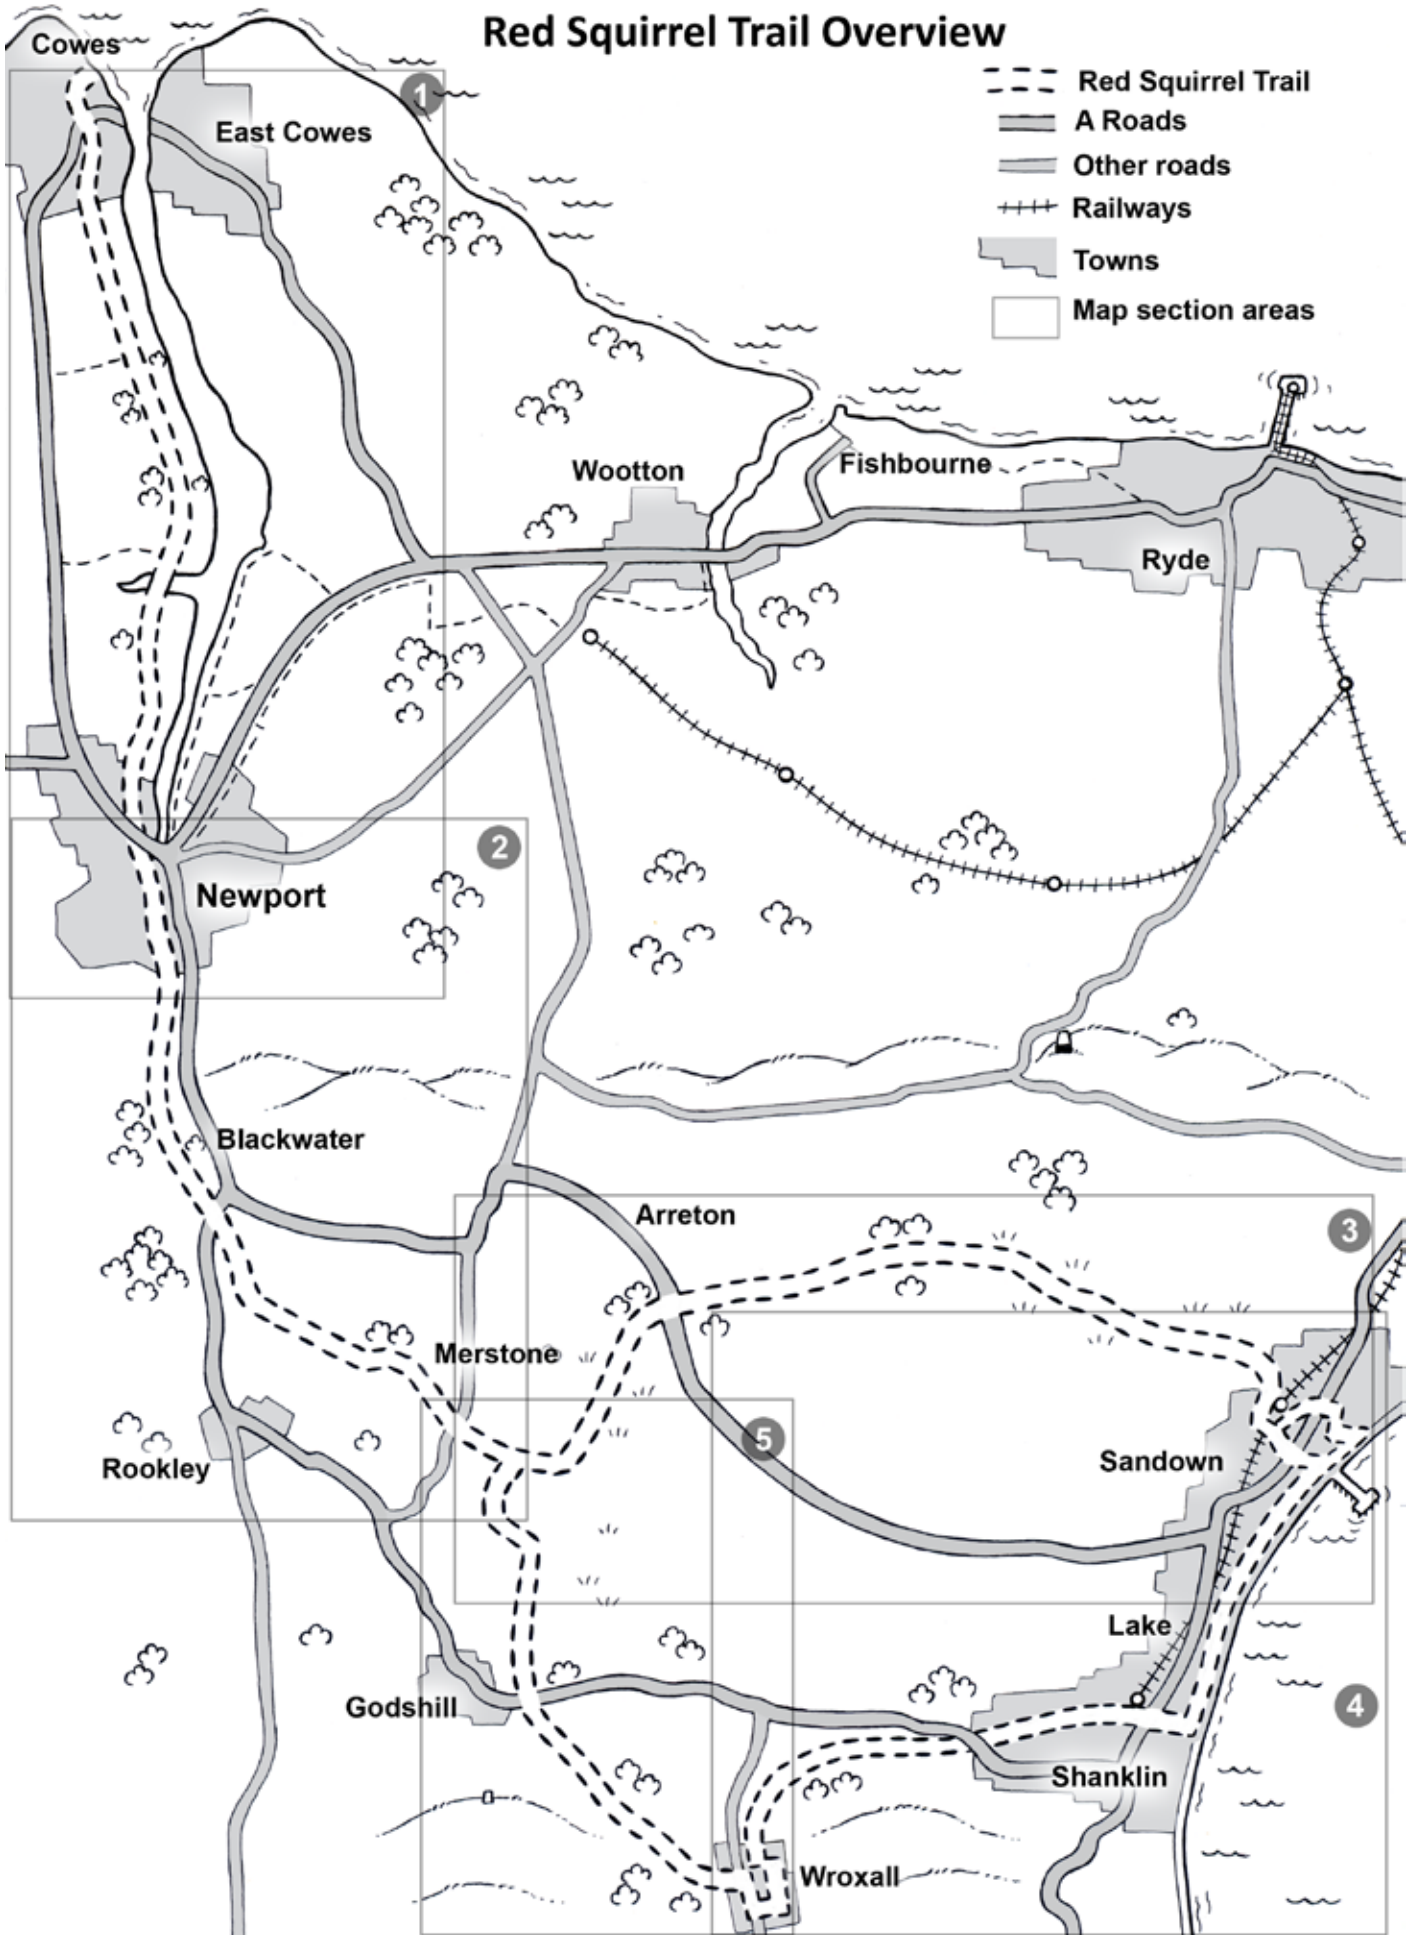

Red Squirrel Trail Overview

This map is one of a series of printable maps for the Red Squirrel Trail and various other routes. All the maps can be downloaded from www.redsquirreltrail.org.uk where you can also find more information about the trail.