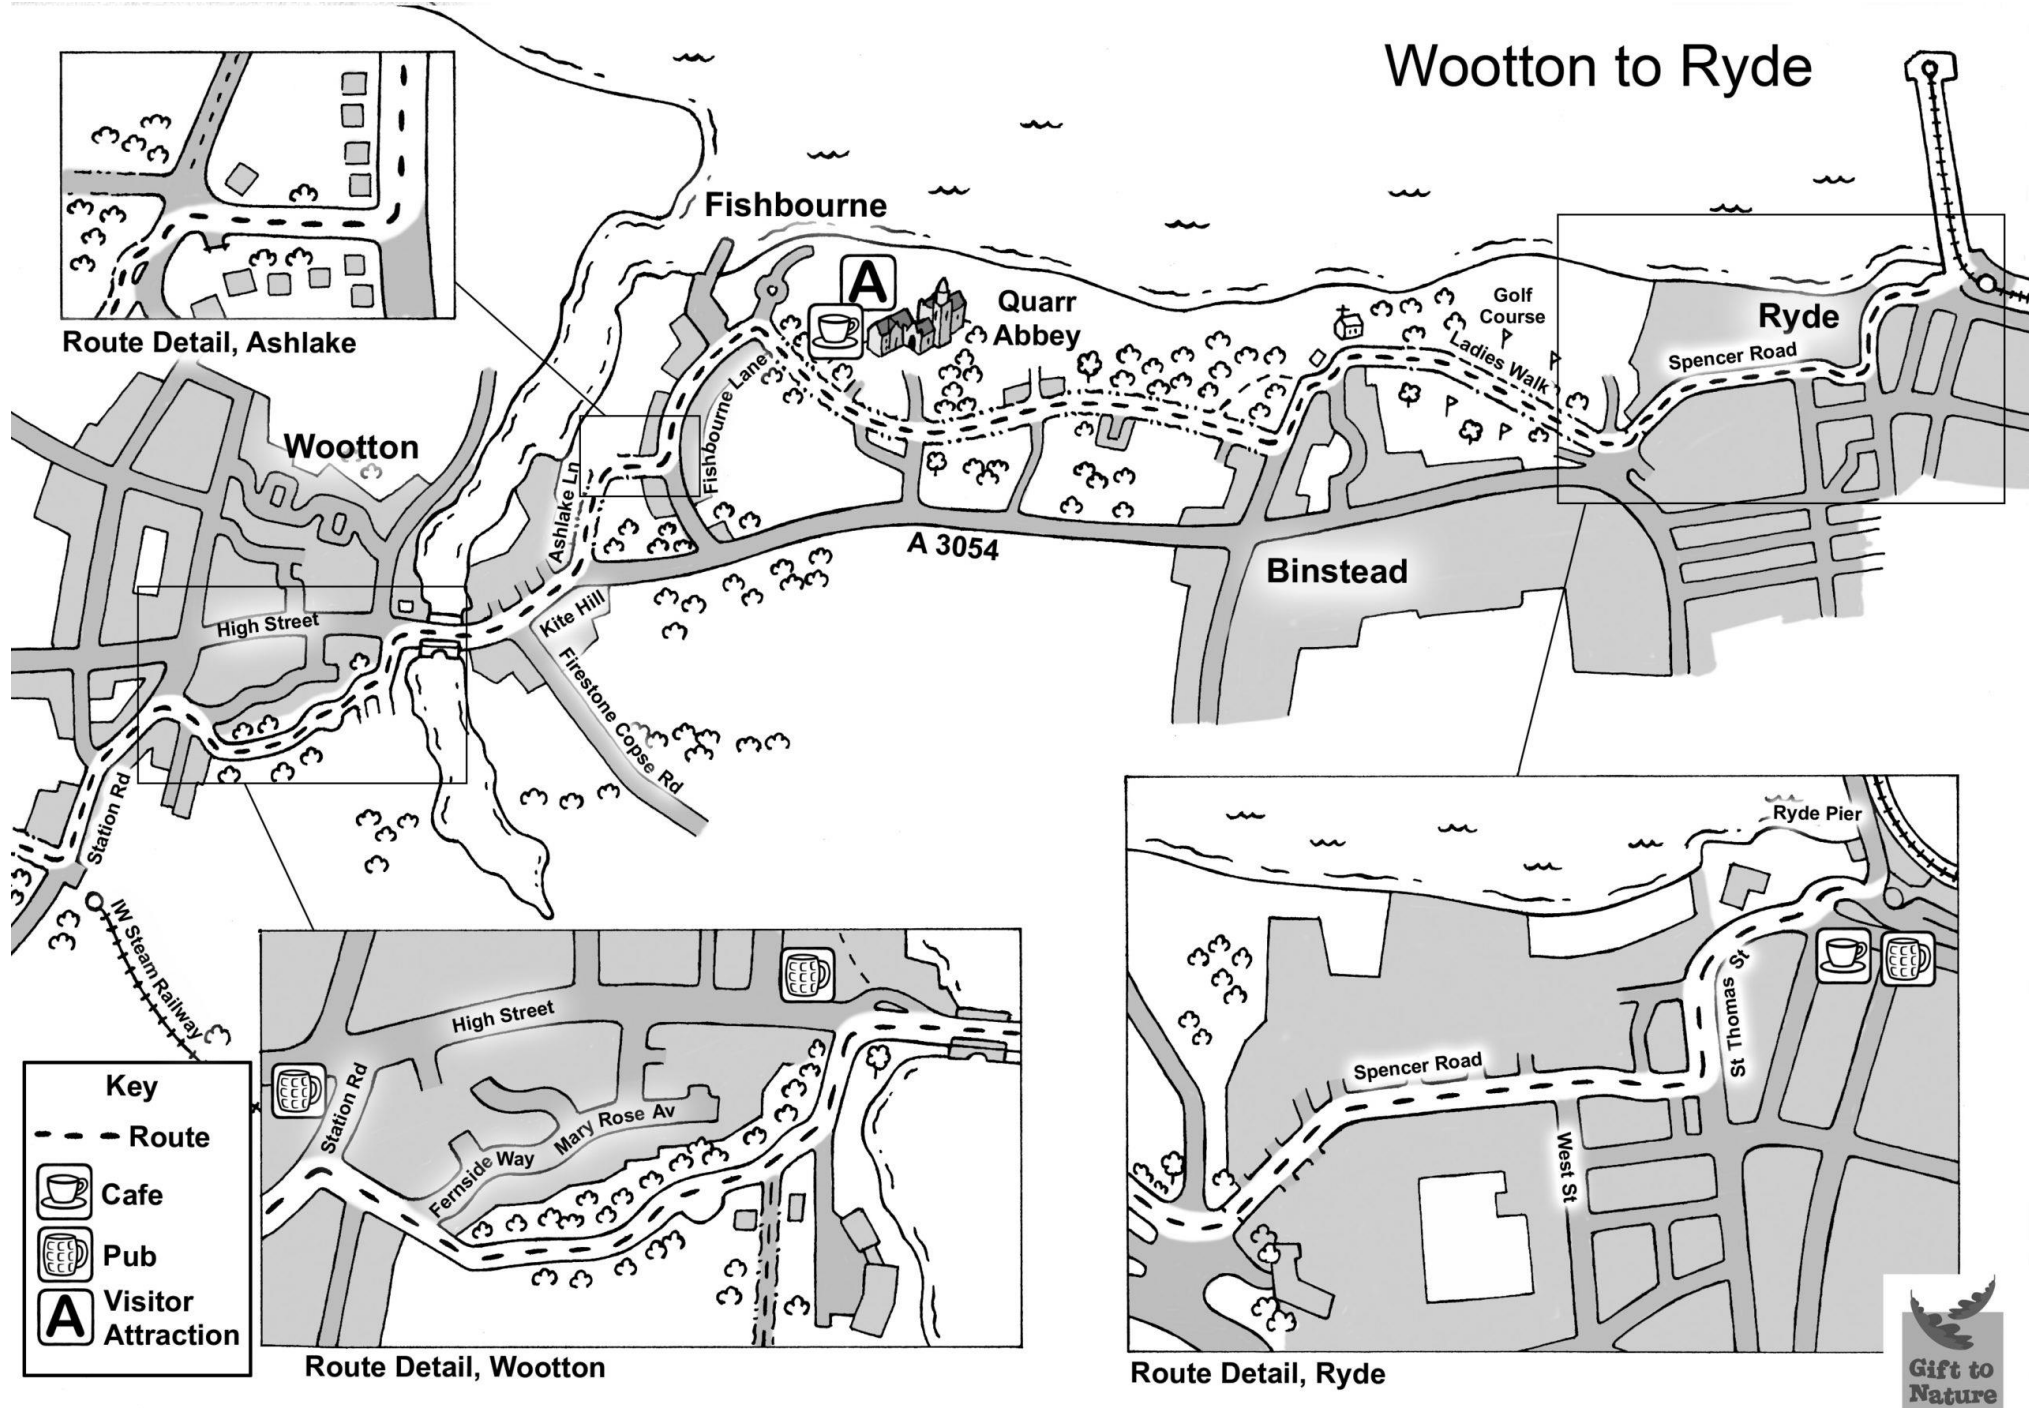

Wootton to Ryde

This map is one of a series of printable maps for the Red Squirrel Trail and various other routes. All the maps can be downloaded from www.redsquirreltrail.org.uk where you can also find more information about the trail. © 2019 Gift to Nature