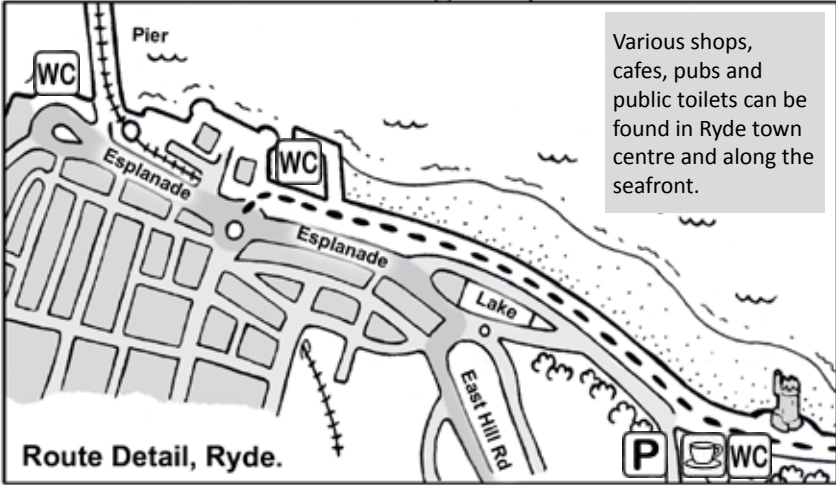

# Ryde to St Helens

Various shops, cafes, pubs and public toilets can be found in Ryde town centre and along the seafront.

Key to Symbols			
	Nature Reserve		Cycle Hire
	Picnic Area		Cycle Repair
	Pub		Convenience Store
	Cafe		Public Toilets
	Car Park		Visitor Attraction

This map is one of a series of printable maps for the Red Squirrel Trail and various other routes. All the maps can be downloaded from [redsquirreltrail.org.uk](http://redsquirreltrail.org.uk) where you can also find more information about the trail.