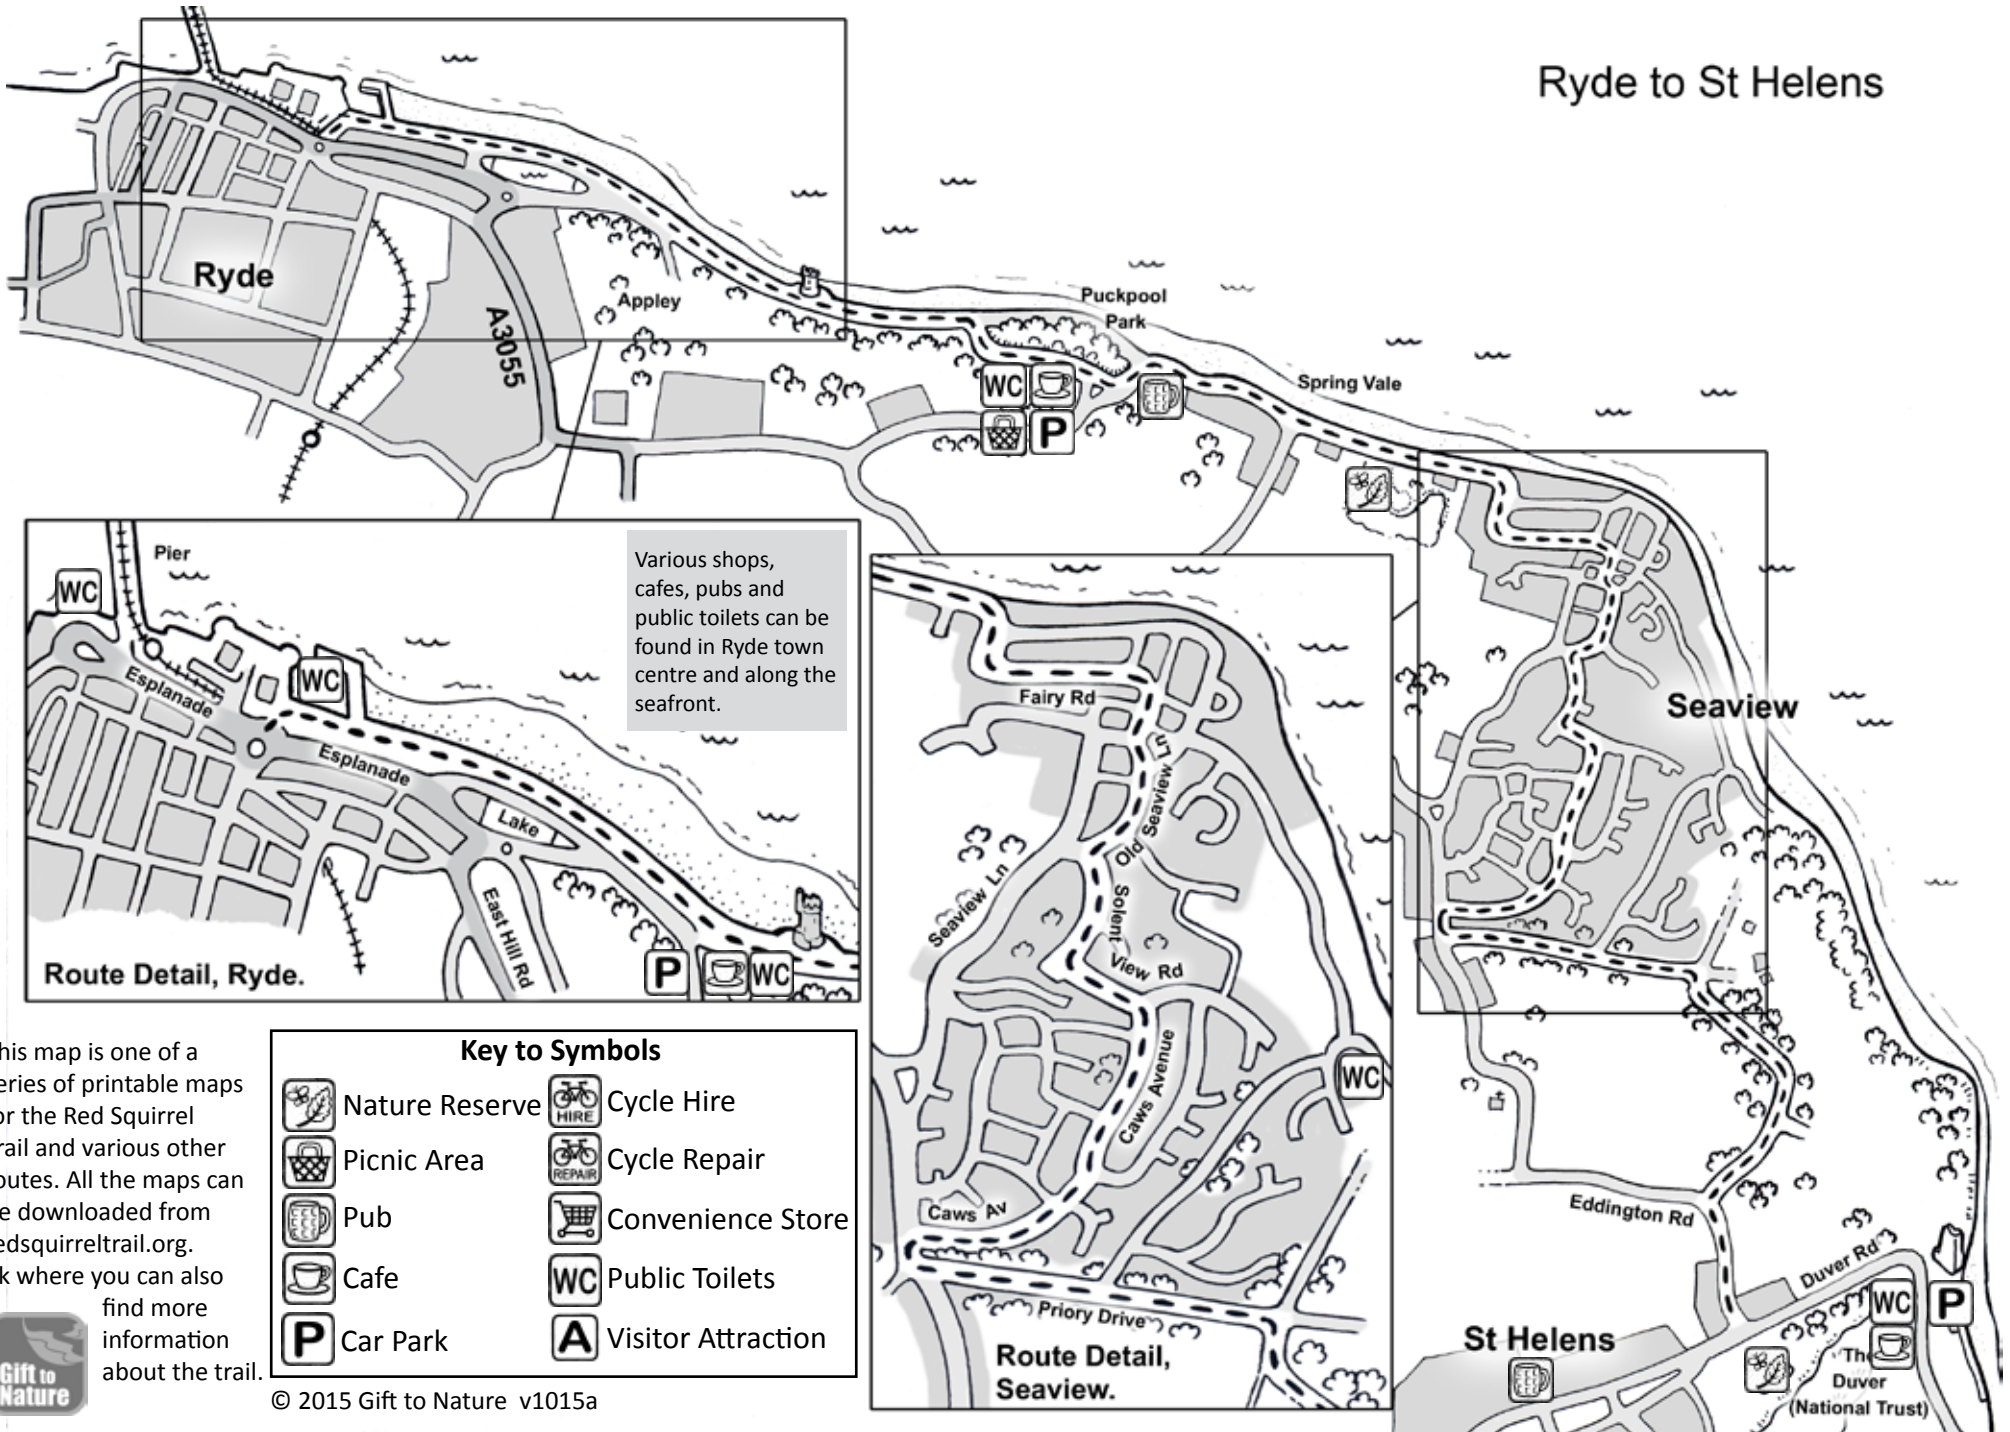

# Ryde to St Helens

Various shops, cafes, pubs and public toilets can be found in Ryde town centre and along the seafront.

Key to Symbols			
	Nature Reserve		Cycle Hire
	Picnic Area		Cycle Repair
	Pub		Convenience Store
	Cafe		Public Toilets
	Car Park		Visitor Attraction

This map is one of a series of printable maps for the Red Squirrel Trail and various other routes. All the maps can be downloaded from [redsquirreltrail.org.uk](http://redsquirreltrail.org.uk) where you can also find more information about the trail.